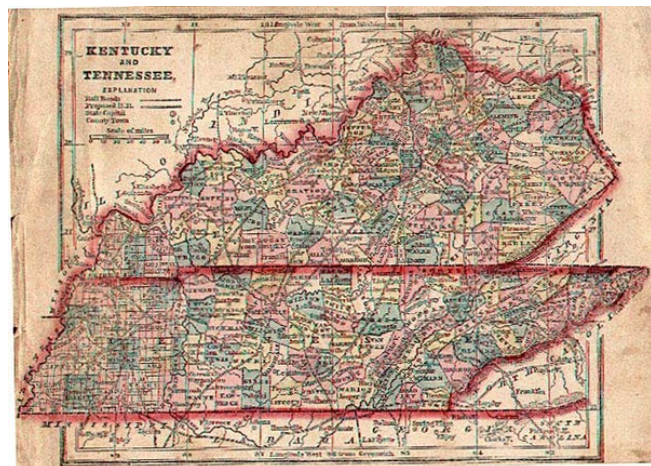

## Nuova Carta Del Polo Artico secondo l'ultime observaioni

**Stock#:** 4125  
**Map Maker:** Tirion  
**Date:** 1736  
**Place:** Amsterdam  
**Color:** Hand Colored  
**Condition:** VG+  
**Size:** 13 x 11 inches  
**Price:** SOLD

### Description:

Terrific map of the Northern Hemisphere and North Pole, which shows the NE Passage, but no definite NW Passage. California is shown as an Island, along with the River systems of North America. Nice detail in the Polar regions, especially New Denmark and Greenland and in Asia and Europe. A scarce Italian example of this decorative map.