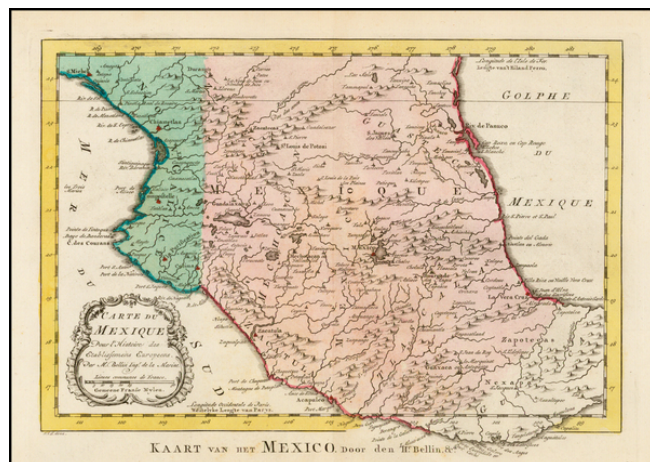

Barry Lawrence Ruderman Antique Maps Inc.

7407 La Jolla Boulevard
La Jolla, CA 92037

www.raremaps.com

(858) 551-8500
blr@raremaps.com

Carte Du Mexique . . .

Stock#: 41219
Map Maker: Krevelt
Date: 1773
Place: Amsterdam
Color: Hand Colored
Condition: VG+
Size: 12 x 8.5 inches
Price: SOLD

Description:

Detailed map of Mexico, centered on Mexico City. Decorative title cartouche. Based upon an earlier map by Nicholas Bellin.

Detailed Condition: