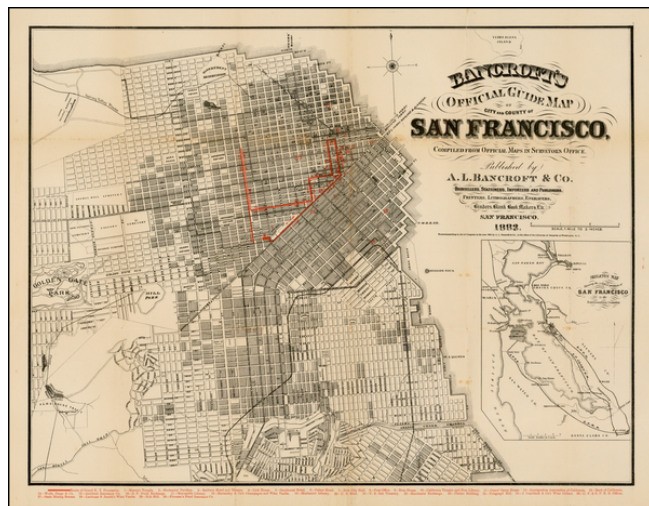

## Bancroft's Official Guide Map of the City and County of San Francisco, Compiled from Official Sources in Surveyor's Office . . . 1883

**Stock#:** 41192  
**Map Maker:** Bancroft & Co.  
**Date:** 1883  
**Place:** San Francisco  
**Color:** Uncolored  
**Condition:** VG  
**Size:** 20 x 15 inches  
**Price:** SOLD

### Description:

Decorative map of San Francisco, identifying streets, Ferry lines, light rail lines, parks, public buildings and other places of interest.

Includes a large inset Skeleton map, showing the routes of the Southern Pacific Rail Road in the San Francisco Bay area.