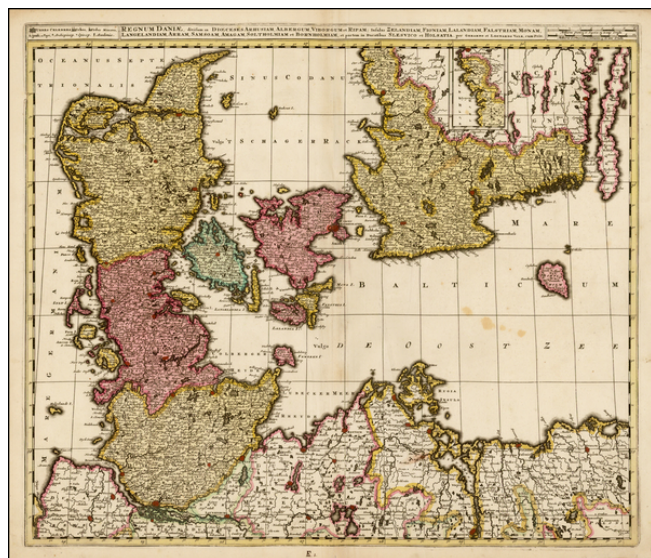

**Barry Lawrence Ruderman  
Antique Maps Inc.**

7407 La Jolla Boulevard  
La Jolla, CA 92037

www.raremaps.com

(858) 551-8500  
blr@raremaps.com

**Regnum Daniae, divisum in Dioeceses Arhusiam, Albergum, Viborgum, et Ripam;  
Insulas Zelandiam, Fioniam, Lalandiam, Faltstriam, Monam, Langelandiam, Arram,  
Samsam, Amagam, Sotholmiam et Bronholmiam, et partem in Ducatibus Slesvico et  
Holstia**

**Stock#:** 41171  
**Map Maker:** Valk  
**Date:** 1710 circa  
**Place:** Amsterdam  
**Color:** Hand Colored  
**Condition:** VG+  
**Size:** 23.5 x 20 inches  
**Price:** SOLD

**Description:**

Scarce and highly detailed map of Denmark, part of northern Germany and southern Sweden, published by Valk.

The map locates towns, roads, rivers, lakes, islands, etc.

Finely engraved.

**Detailed Condition:**