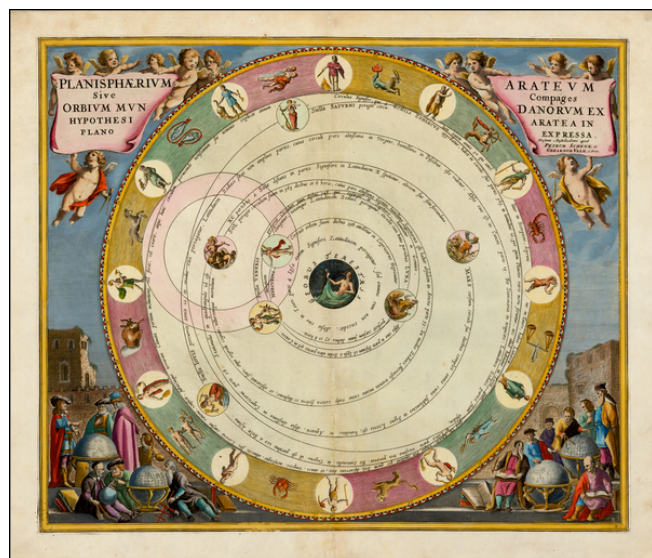

Stock#: 41104
Map Maker: Cellarius
Date: 1660 (1708)
Place: Amsterdam
Color: Hand Colored
Condition: VG
Size: 20 x 17 inches
Price: SOLD

Description:

Fine old color example of Cellarius's chart illustrating the Greek Astronomer Aratus' model of the universe, from the 1708 Valk & Schenk edition of Andreas Cellarius' *Harmonia Cosmographica*

This decorative celestial chart is based on the theories of the 3rd century Greek astronomer, Aratus, in which the Earth is at the center of the celestial universe with the Sun and Moon orbiting around it. The orbits of the planets are shown with the twelve signs of the zodiac and their human representations depicted around the edge of the sphere, with additional illustrations of principal Greek gods and goddesses. Aratus's most famous work was his hexameter poem *Phaenomena*. The first part of the poem is a verse setting of a lost work of the same name by Eudoxus of Cnidus. It describes the constellations and other celestial phenomena. The second half is called the *Diosemeia*, and is chiefly about weather lore. Although Aratus was somewhat ignorant of Greek astronomy, his poem was very popular in the Greek and Roman world.

Andreas Cellarius was born in 1596 in Neuhausen and educated in Heidelberg. He emigrated to Holland in the early 17th Century and 1637 moved to Hoorn, where he became the rector of the Latin School. Cellarius' best known work is his *Harmonia Macrocosmica*, first issued in 1660 by Jan Jansson, as a supplement to Jansson's *Atlas Novus*. The work consists of a series of Celestial Charts begun by Cellarius in 1647 and intended as part of a two volume treatise on cosmography, which was never issued.

Cellarius' charts are the most soughtafter of celestial charts, blending the striking imagery of the golden age of Dutch Cartography with contemporary scientific knowledge.

Detailed Condition:

Old Color, recently enhanced. Repaired tear in lower margin, just entering printed image.