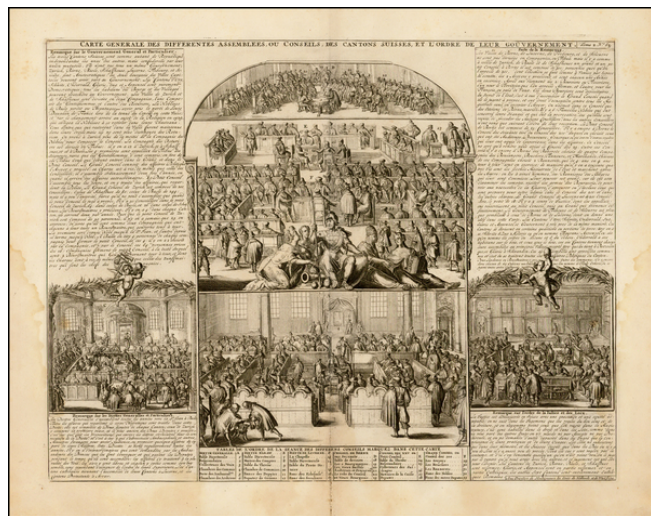

## Carte Generale Des Differentes Assemblees ou Conseils, Des Cantons Suisse, Et L'Order De Leur Gouvernement

**Stock#:** 41038  
**Map Maker:** Chatelain  
**Date:** 1719  
**Place:** Paris  
**Color:** Uncolored  
**Condition:** VG+  
**Size:** 18 x 14 inches  
**Price:** \$65.00

### Description:

Fascinating series of scenes, illustrating the activities and principal members of the ruling houses of the Swiss Cantons.

Remarkable detail. Very decorative. From Chatelain's monumental *Atlas Historique*.