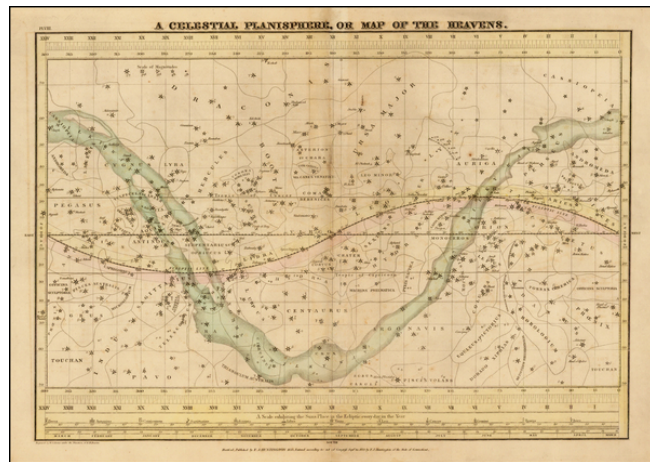

Barry Lawrence Ruderman Antique Maps Inc.

7407 La Jolla Boulevard
La Jolla, CA 92037

www.raremaps.com

(858) 551-8500
blr@raremaps.com

A Celestial Planisphere, Or Map of the Heavens

Stock#: 40993
Map Maker: Burritt
Date: 1835
Place: New York
Color: Hand Colored
Condition: VG
Size: 20 x 14 inches
Price: SOLD

Description:

Burritt's chart of the heavens, including a charting of the ecliptic line of the sun for each of the days of the year.

Detailed Condition:

minor foxing and centerfold repair