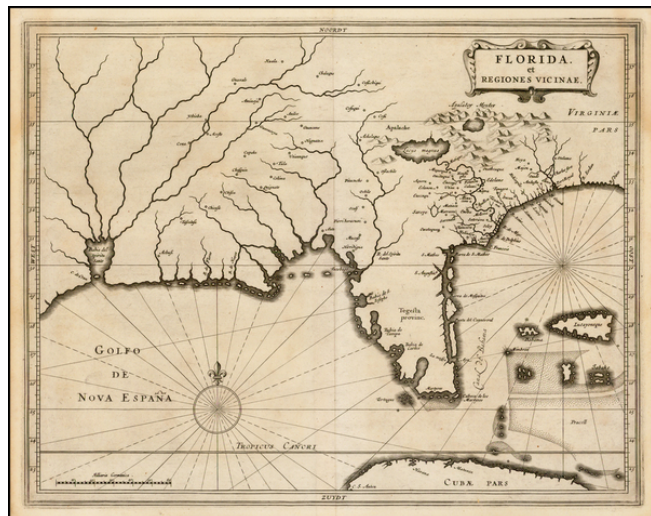

## Florida et Regiones Vicinae

**Stock#:** 40987  
**Map Maker:** De Laet  
**Date:** 1630  
**Place:** Leiden  
**Color:** Uncolored  
**Condition:** VG+  
**Size:** 14 x 11 inches  
**Price:** SOLD

### Description:

One of the earliest obtainable maps of the Southeastern United States.

De Laet's description of America is arguably the finest of the 17th Century. The map was almost certainly engraved by Hessel Gerritsz, based upon the work of Claesz in 1602, and Jacques Le Moyne's map of Florida, with nomenclature drawn from Chaves map of 1584. An essential map for regional collectors.