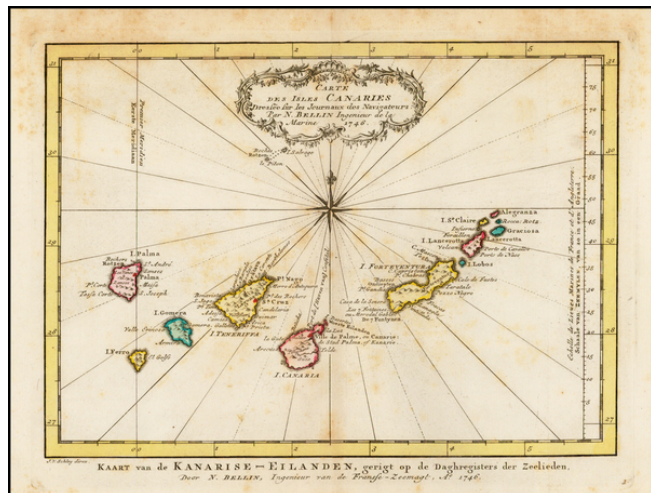

Barry Lawrence Ruderman Antique Maps Inc.

7407 La Jolla Boulevard
La Jolla, CA 92037

www.raremaps.com

(858) 551-8500
blr@raremaps.com

Carte Des Isles Canaries Dressee sur les Journaeu des Navigateurs . . . 1746

Stock#: 40965
Map Maker: Krevelt
Date: 1746
Place: Amsterdam
Color: Hand Colored
Condition: VG
Size: 11 x 8 inches
Price: \$ 125.00

Description:

Detailed map of the Canary Islands, originally issued by Bellin and reissued in Dutch in 1770. Nice Cartouche and Compass Rose.