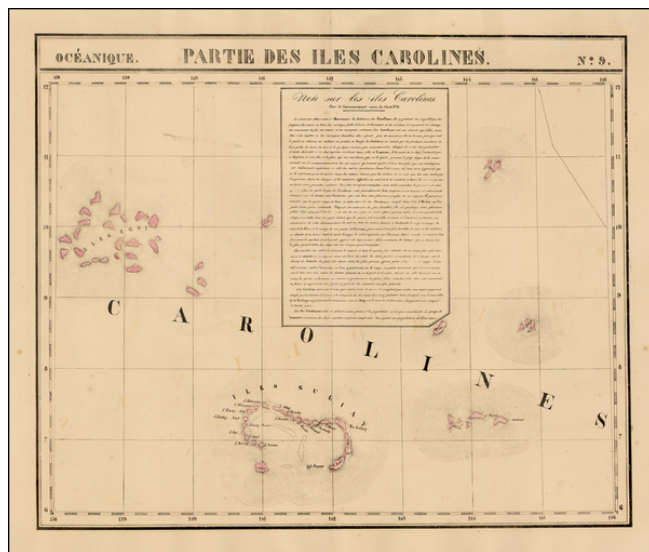

## Partie De L'Ile Carolines. Oceanique No. 9

**Stock#:** 40930  
**Map Maker:** Vandermaelen  
**Date:** 1825  
**Place:** Brussels  
**Color:** Hand Colored  
**Condition:** VG  
**Size:** 20 x 18 inches  
**Price:** \$125.00

### Description:

Highly detailed map of a portion of the Carolines, including Iles Guliay and Iles Egoy.

Large text note included. Nice detail, especially for the period.