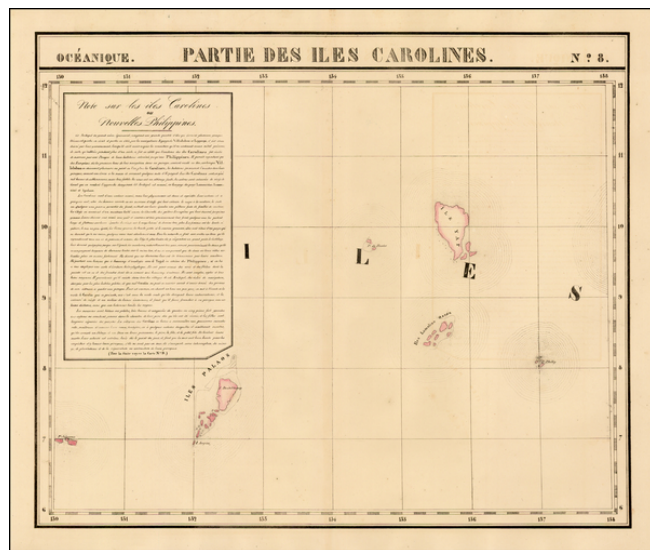

Barry Lawrence Ruderman Antique Maps Inc.

7407 La Jolla Boulevard
La Jolla, CA 92037

www.RareMaps.com

(858) 551-8500
blr@RareMaps.com

Partie Des Iles Carolines. Oceanique No. 8

Stock#: 40918
Map Maker: Vandermaelen
Date: 1825
Place: Brussels
Color: Hand Colored
Condition: VG
Size: 20 x 18 inches
Price: \$125.00

Description:

Highly detailed map showing Yap, Palao and neighboring islands.

A rare map to focus on this region.

A nice example of this early and highly detailed regional map. From Vandermaelen's remarkable 6 volume atlas, which if combined as globe goes forms an immense globe. Vandermaelen accomplished the first atlas mapping of the world on a uniform scale.