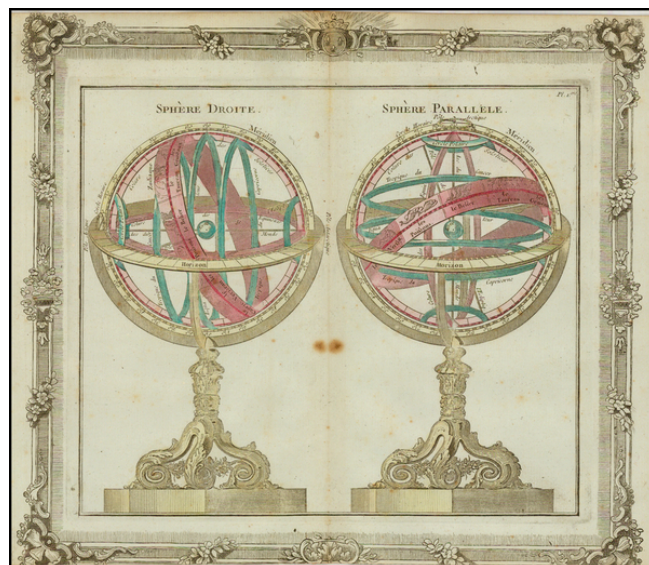

## Sphere Droite [and] Sphere Parallele

**Stock#:** 40880  
**Map Maker:** Brion de la Tour  
**Date:** 1766  
**Place:** Paris  
**Color:** Hand Colored  
**Condition:** VG  
**Size:** 12 x 11 inches  
**Price:** \$ 165.00

### Description:

A striking pair of engraved armillary spheres projecting models of the Solar System.

Attractive wash colors and illustrations of the signs of the zodiac and other features. A decorative map from Brion De La Tour, one of the most prolific cartographic publishers of the mid 18th Century.