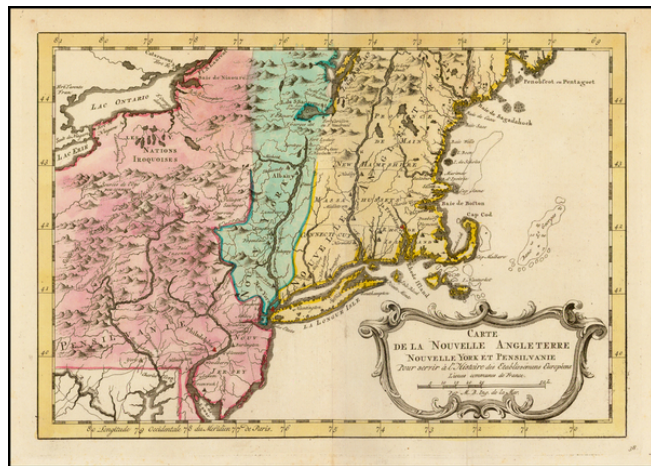

Barry Lawrence Ruderman Antique Maps Inc.

7407 La Jolla Boulevard
La Jolla, CA 92037

www.raremaps.com

(858) 551-8500
blr@raremaps.com

Carte De La Nouvelle Angleterre, Nouvelle Yorck et Pensilvanie . . .

Stock#: 40800
Map Maker: Krevelt
Date: 1773
Place: Amsterdam
Color: Hand Colored
Condition: VG+
Size: 11.5 x 7.5 inches
Price: \$295.00

Description:

An excellent early map of the region bounded by New England, Lake Ontario and the northern Chesapeake River, centered on New York and Connecticut from a Dutch edition of Bellin's *Histoire Generale des Voyages*.

Shows towns, roads, mountains, rivers, islands, capes, ports and other nice details. A nice French & Indian War map of the Northern British Colonies.

Detailed Condition: