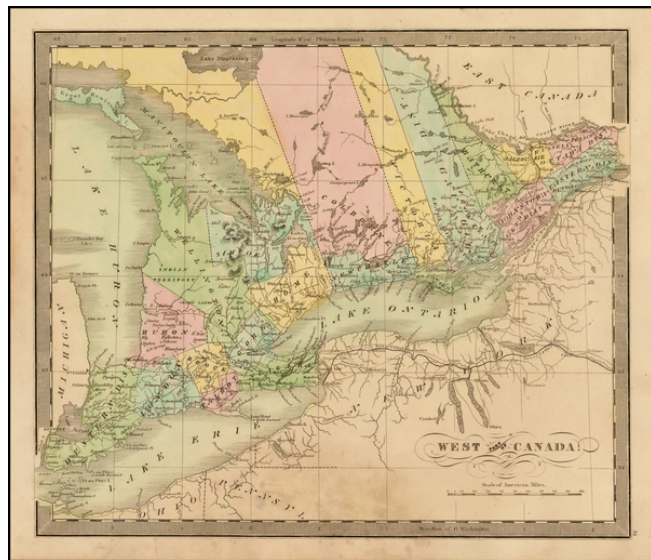

Barry Lawrence Ruderman Antique Maps Inc.

7407 La Jolla Boulevard
La Jolla, CA 92037

www.raremaps.com

(858) 551-8500
blr@raremaps.com

West Part of Canada

Stock#: 40701
Map Maker: Greenleaf
Date: 1849
Place: Brattleboro, VT
Color: Hand Colored
Condition: VG
Size: 12 x 10.5 inches
Price: SOLD

Description:

Detailed map of "Western Canada," based upon David Burr's map of 1834, with corrections.

The present example is from the 1849 edition of Greenleaf's Atlas.

Detailed Condition:

Minor soiling.