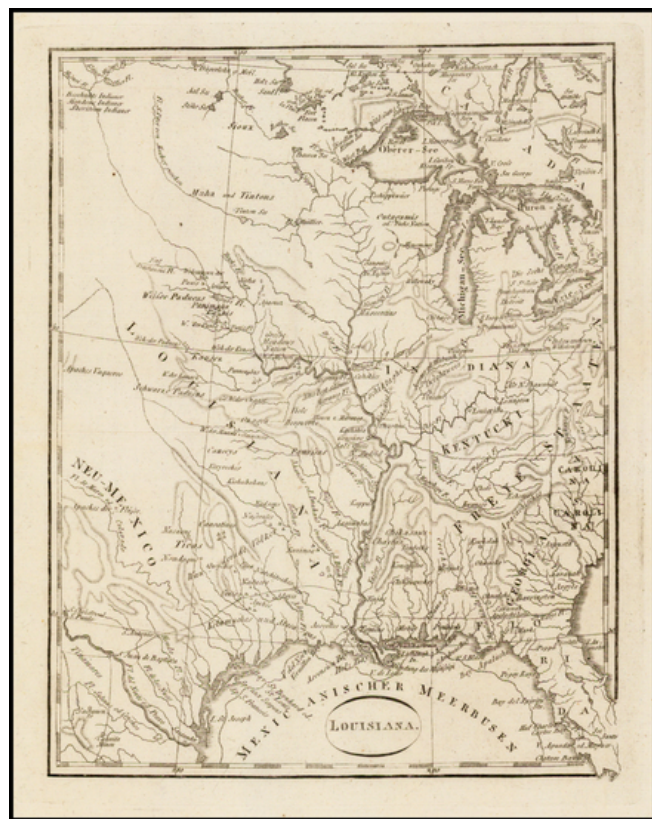

Barry Lawrence Ruderman Antique Maps Inc.

7407 La Jolla Boulevard
La Jolla, CA 92037

www.raremaps.com

(858) 551-8500
blr@raremaps.com

Louisiana

Stock#: 40656
Map Maker: Ehrmann
Date: 1814
Place: Prague
Color: Hand Colored
Condition: VG+
Size: 8.5 x 6.5 inches
Price: SOLD

Description:

An Early Louisiana Purchase Map

Extremely rare little map centered on the Mississippi, apparently based upon the map used to illustrate Berquin-Duvallon's *Vue de la Colonie Espagnole du Mississippi, ou des Provinces de Louisiane et Floride Occidentale, en l'annee 1802* ...

The map includes an excellent treatment of Texas and the Mississippi and Missouri River Valleys and includes the route from the Mississippi River to Texas through S. Antonio and S. Juan de Baptista. Many Indian villages located in Texas, Arkansas and Missouri, along with early western forts.

An excellent Louisiana Territory and early Texas map.

Detailed Condition: