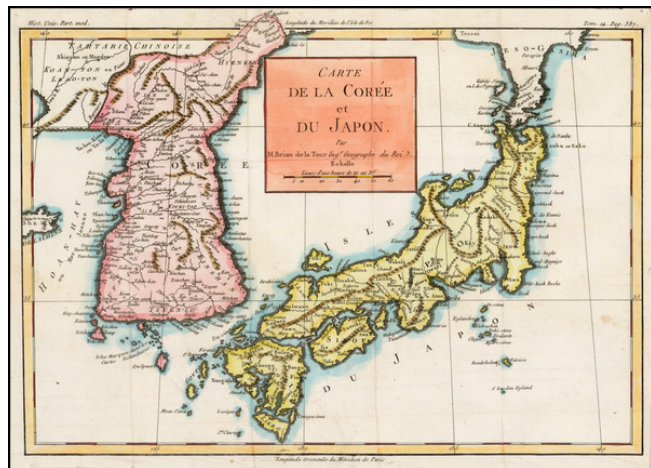

Barry Lawrence Ruderman Antique Maps Inc.

7407 La Jolla Boulevard
La Jolla, CA 92037

www.raremaps.com

(858) 551-8500
blr@raremaps.com

Carte De La Coree et Du Japon

Stock#: 40654
Map Maker: Brion de la Tour
Date: 1790
Place: Paris
Color: Hand Colored
Condition: VG
Size: 14 x 9.5 inches
Price: \$ 275.00

Description:

Excellent map of Japan and Korea, showing the towns, rivers, mountains, islands and other major features of each.

Based upon the D'Anville model, according to Lutz Walter, who was unable to identify the source of the work from which this map came.