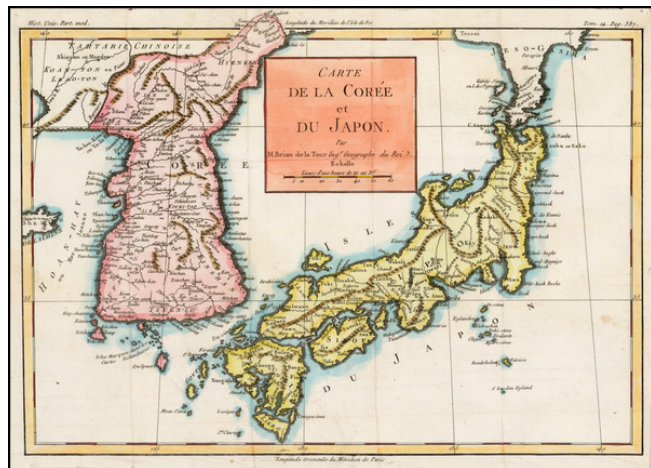

## Carte De La Coree et Du Japon

**Stock#:** 40654  
**Map Maker:** Brion de la Tour  
**Date:** 1790  
**Place:** Paris  
**Color:** Hand Colored  
**Condition:** VG  
**Size:** 14 x 9.5 inches  
**Price:** \$ 275.00

### Description:

Excellent map of Japan and Korea, showing the towns, rivers, mountains, islands and other major features of each.

Based upon the D'Anville model, according to Lutz Walter, who was unable to identify the source of the work from which this map came.