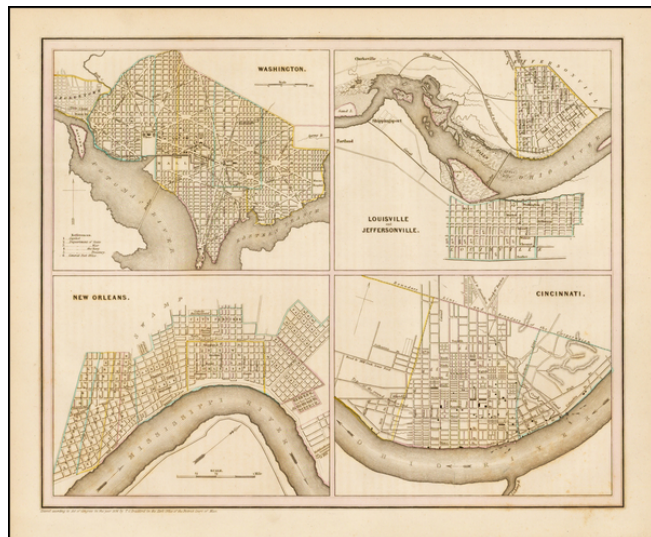

**Barry Lawrence Ruderman
Antique Maps Inc.**

7407 La Jolla Boulevard
La Jolla, CA 92037

www.raremaps.com

(858) 551-8500
blr@raremaps.com

Washington (with) New Orleans (and) Louisville and Jeffersonville (and) Cincinnati

Stock#: 40584
Map Maker: Bradford
Date: 1838
Place: Boston
Color: Outline Color
Condition: VG+
Size: 14 x 11.5 inches
Price: SOLD

Description:

Four early city maps from the first edition of Bradford's Atlas.