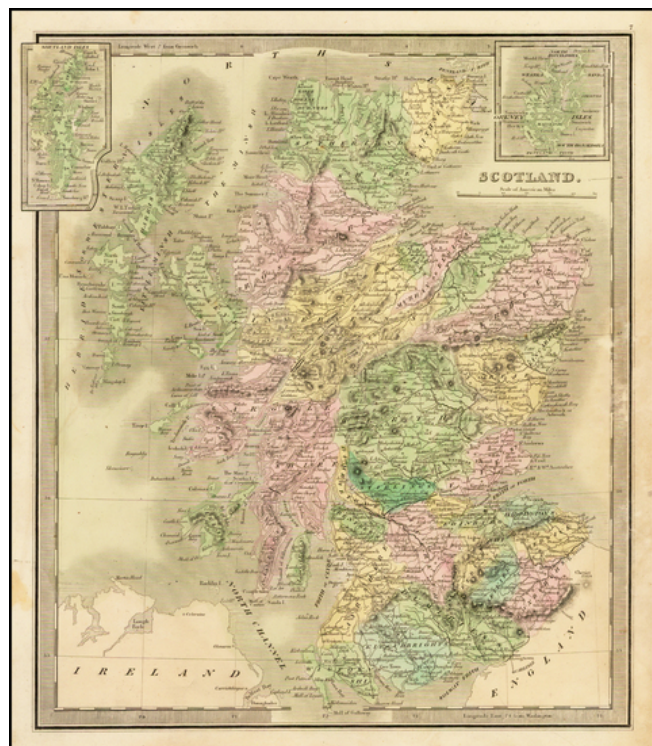

## Scotland

**Stock#:** 40393  
**Map Maker:** Greenleaf  
**Date:** 1841  
**Place:** New York  
**Color:** Hand Colored  
**Condition:** VG  
**Size:** 12.5 x 10.5 inches  
**Price:** SOLD

### Description:

Nice wash color example of Greenleaf's map Scotland, colored by counties.