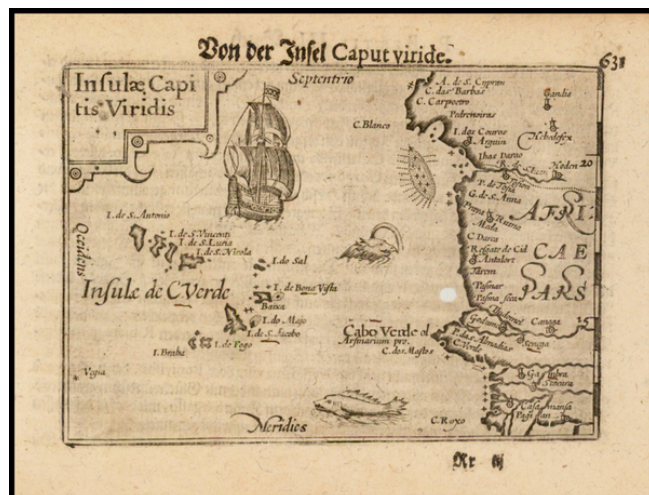

## Insulae Capitis Viridis (Cape Verde Islands)

**Stock#:** 40355  
**Map Maker:** Langenes  
**Date:** 1612  
**Place:** Amsterdam  
**Color:** Uncolored  
**Condition:** VG  
**Size:** 5 x 3.5 inches  
**Price:** \$120.00

### Description:

Nice example of this early state of Barent Langenes map of the Cape Verde Islands, which first appeared in the 1598 edition of Langenes *Caert-Thresoor*, published in Middelburg.

Langenes's map was first issued in his *Caert-Thresoor* and later re-published by Bertius in his *Tabularum Geographicarum*, beginning in 1600, with the total number of appearances of this map running to no less than 12 appearances between 1598 and 1650 in the two works by Langenes and Bertius.

### Detailed Condition:

One minor wormhole