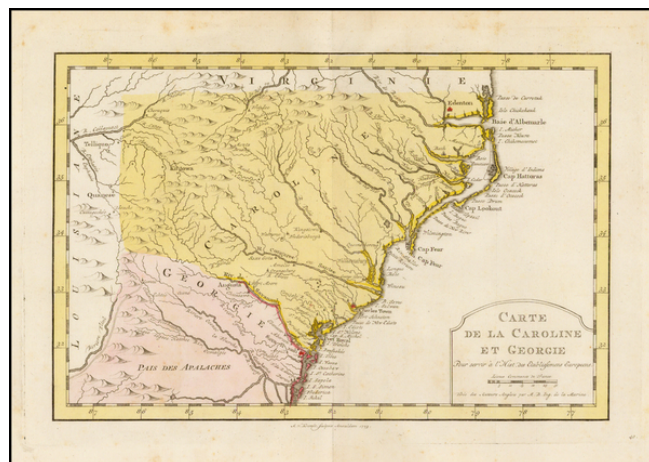

## Carte De La Caroline Et Georgie . . .

**Stock#:** 40297  
**Map Maker:** Krevelt  
**Date:** 1773  
**Place:** Amsterdam  
**Color:** Hand Colored  
**Condition:** VG+  
**Size:** 12 x 8.5 inches  
**Price:** SOLD

### Description:

Detailed map of the region from just north of Albermarle to Jekil Isle, extending inland to the Appalachians and showing part of Eastern Tennessee.

Shows extensive river system, mountains, islands and some early settlements on both sides of the mountains.

A nice early regional map. From the Dutch edition of Bellin's Histoire General des Voyages. Nice wide margined example in full original color.