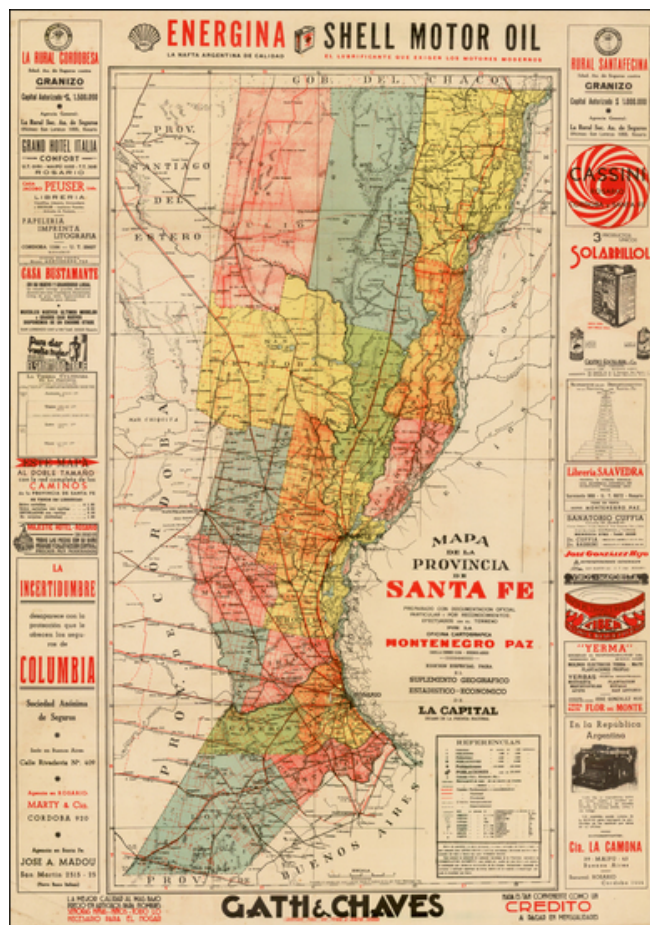

**Stock#:** 40291  
**Map Maker:** Oficina Cartografica  
Montenegro Paz  
**Date:** 1940 circa  
**Place:** Rosario  
**Color:** Color  
**Condition:** VG  
**Size:** 32 x 23 inches  
**Price:** \$125.00

**Description:**

Fascinating map of the Province of Santa Fe, Argentina, centered on the capital city of Rosario.

Surrounded by advertising.

**Detailed Condition:**