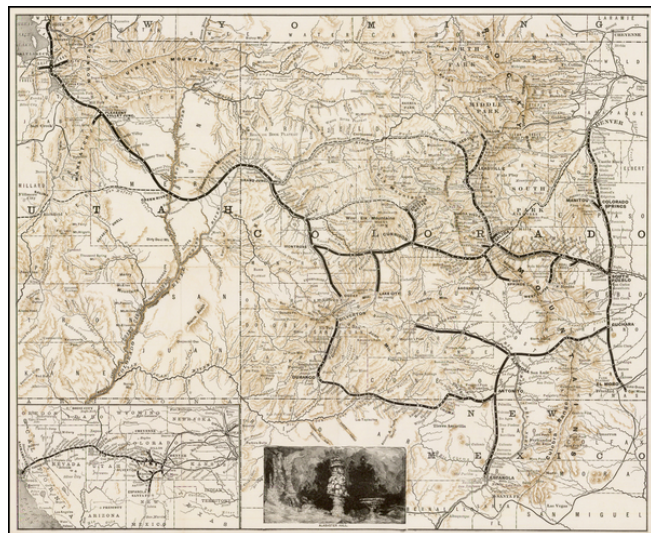

## [Denver and Rio Grande Railroad System]

**Stock#:** 40275  
**Map Maker:** Denver & Rio Grande RR  
**Date:** 1882 circa  
**Place:** Chicago  
**Color:** Color  
**Condition:** VG  
**Size:** 17 x 13 inches  
**Price:** SOLD

### Description:

Rare early promotional map for the Denver & Rio Grande Railroad.

The present example is a very early edition of the map, pre-dating the creation of San Miguel County.

This map would be revised periodically for the next several decades.

### Detailed Condition:

Repaired fold split.