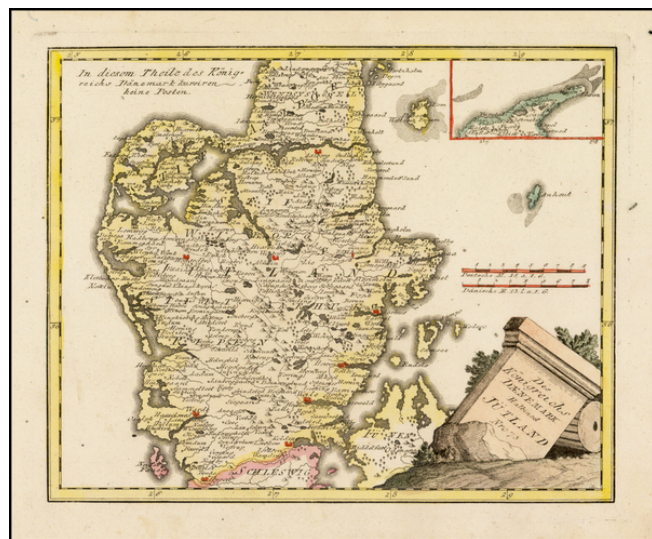

Barry Lawrence Ruderman Antique Maps Inc.

7407 La Jolla Boulevard
La Jolla, CA 92037

www.raremaps.com

(858) 551-8500
blr@raremaps.com

Des Konigreichs Daenemark Halbinsel Jutland . . .

Stock#: 40229se
Map Maker: von Reilly
Date: 1789
Place: Vienna
Color: Hand Colored
Condition: VG+
Size: 11.5 x 9 inches
Price: \$ 120.00

Description:

Very scarce regional map of Jutland.

Shows rivers, roads, towns, castles, forests, lakes and a host of other details.

From Von Reilly's exceedingly scarce *Grosser Deutscher Atlas*. Von Reilly & Schaembl led a revival of map making in Vienna in the late 18th Century which included this and several other sought after works.