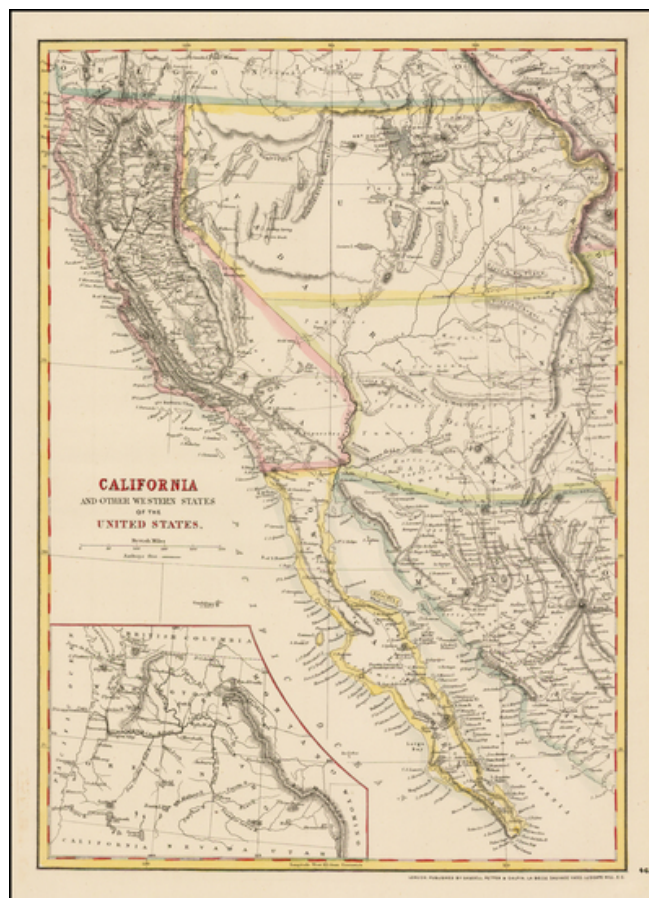

Barry Lawrence Ruderman Antique Maps Inc.

7407 La Jolla Boulevard
La Jolla, CA 92037

www.raremaps.com

(858) 551-8500
blr@raremaps.com

California And Other Western States of the United States [Gadsden Territory named -- early name for Arizona]

Stock#: 40143
Map Maker: Cassell, Petter & Galpin
Date: 1868
Place: London
Color: Outline Color
Condition: VG+
Size: 17 x 12 inches
Price: SOLD

Description:

Terrific map of the West, naming Gadsden Territory as a separate region, a pre-cursor name for Arizona.

The map was issued shortly after the formation of Arizona, Nevada and Wyoming, each of which is named, but the borders not properly illustrated.

The region recently acquired from Mexico is also called Pimeria Alta. The road system in California is noteworthy as being much more detailed than most contemporary atlas maps of the region. Many Indian place names shown.

Excellent detail in the Southwest and Salt Lake regions as well as in California. A scarce variant of this map, based upon the Weekly Dispatch map, issued some years later, but with many changes.

**Barry Lawrence Ruderman
Antique Maps Inc.**