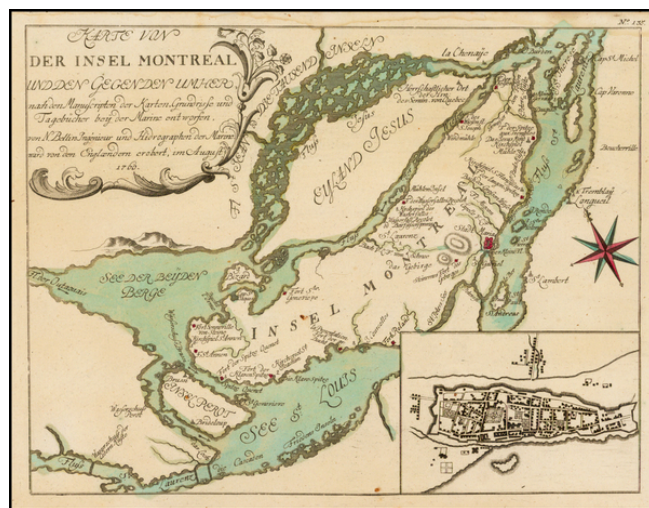

Barry Lawrence Ruderman Antique Maps Inc.

7407 La Jolla Boulevard
La Jolla, CA 92037

www.raremaps.com

(858) 551-8500
blr@raremaps.com

Karte Von Der Insel Montreal und den Gegenden Umher nach den Manuscripten der Karten Grundrisse und Tagebuecher bei der Marine entworfen . . . 1760

Stock#: 39740
Map Maker: Raspe
Date: 1764 circa
Place: Nuremberg
Color: Hand Colored
Condition: VG
Size: 11.5 x 8.5 inches
Price: SOLD

Description:

Scarce French & Indian War Plan of the area around Montreal, from his *Schauplatz des Gegenwaertigen Kriegs* . . .

Based upon Bellin's plan of the area around Montreal, first published circa 1744, but with the edition of a detailed plan of the City of Montreal. One of the earliest obtainable maps to show a plan of the city.