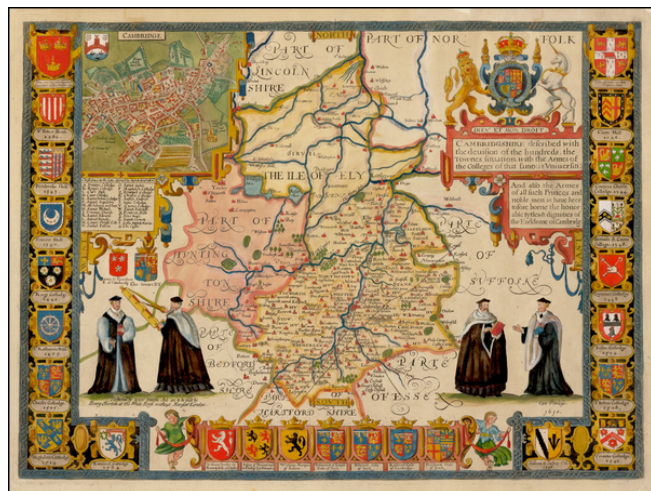

**Barry Lawrence Ruderman
Antique Maps Inc.**

7407 La Jolla Boulevard
La Jolla, CA 92037

www.raremaps.com

(858) 551-8500
blr@raremaps.com

Cambridgshire described with the devisiion of the hundreds, the Townes situation with the Armes of the Colleges of that famous Universiti: (Rare Henry Overton Edition!)

Stock#: 39716
Map Maker: Speed / Overton
Date: 1720 circa
Place: London
Color: Hand Colored
Condition: VG
Size: 20 x 15 inches
Price: SOLD

Description:

Rare Henry Overton edition of John Speed's map of Cambridge.

Includes large inset plan of Cambridge and 25 different coats of arms.

After 1676, Speed's maps were sold to Christopher Browne. Henry Overton acquired Speed's plates from Christopher Browne in 1713. As noted in Hodson, there are four variant editions of the Speed Overton Atlas (I-IV).

- The first was printed very soon after he had acquired the plates
- The second was post-1716
- The third was circa 1720
- The final was 1743

Detailed Condition: