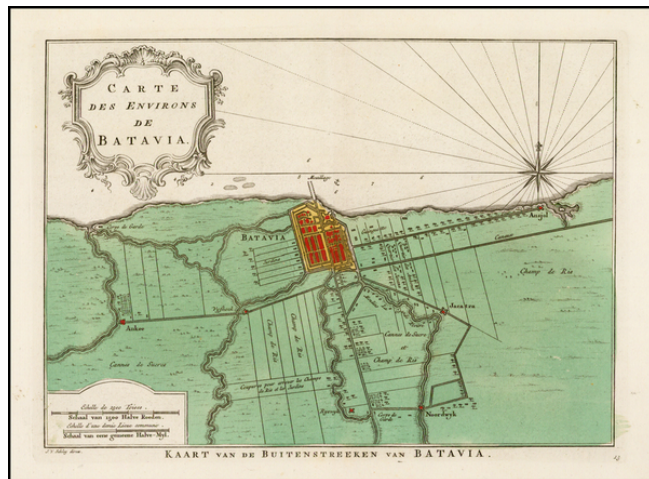

## [Jakarta] Carte des Environs Batavia

**Stock#:** 39652  
**Map Maker:** Schley  
**Date:** 1770  
**Place:** Amsterdam  
**Color:** Hand Colored  
**Condition:** VG+  
**Size:** 11 x 8 inches  
**Price:** \$ 195.00

### Description:

Detailed plan of the area around Batavia, including a small area southeast of the town plan which is named Jakarta.

Includes notes on the Gardens, roads, rivers and other features around what is now Jakarta.