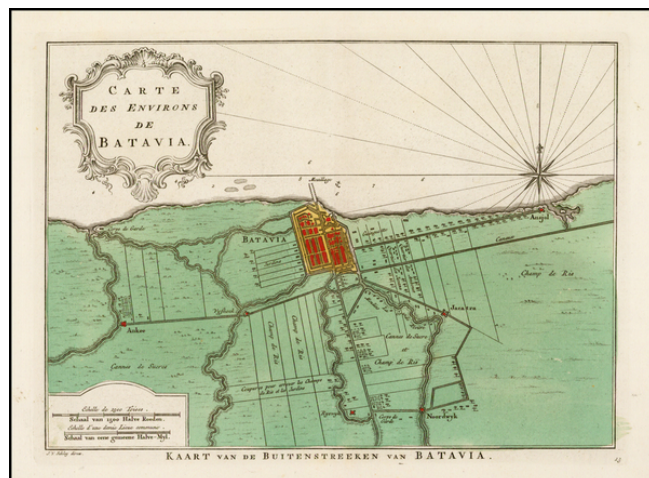

Barry Lawrence Ruderman Antique Maps Inc.

7407 La Jolla Boulevard
La Jolla, CA 92037

www.raremaps.com

(858) 551-8500
blr@raremaps.com

Carte des Environs Batavia

Stock#: 39652
Map Maker: Schley
Date: 1770
Place: Amsterdam
Color: Hand Colored
Condition: VG+
Size: 11 x 8 inches
Price: \$165.00

Description:

Detailed plan of the area around Batavia, including a small area southeast of the town plan which is named Jakarta.

Includes notes on the Gardens, roads, rivers and other features around what is now Jakarta.

Detailed Condition:

Old Color