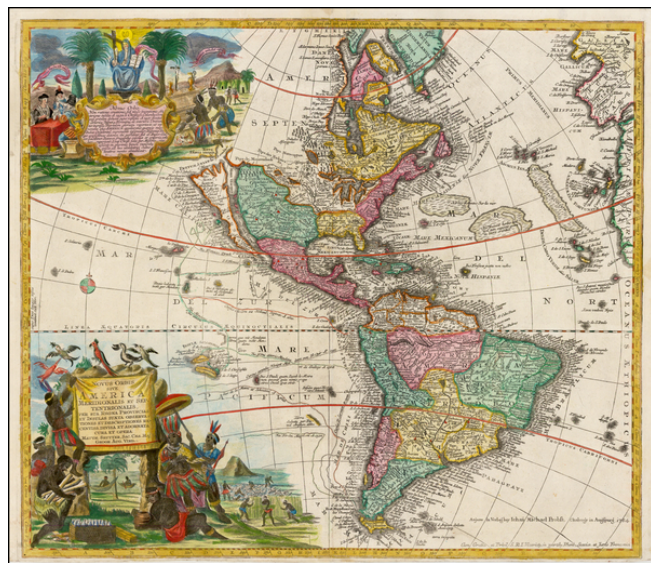

Barry Lawrence Ruderman Antique Maps Inc.

7407 La Jolla Boulevard
La Jolla, CA 92037

www.raremaps.com

(858) 551-8500
blr@raremaps.com

Novus Orbis Sive America Meridionalis et Septentrionalis . . . (California as an Island-- Rare Probst edition)

Stock#: 39647
Map Maker: Seutter / Probst
Date: 1784
Place: Augsburg
Color: Hand Colored
Condition: VG
Size: 23 x 19.5 inches
Price: \$1,400.00

Description:

Rare Probst edition of Seutter's map of America, with two spectacular cartouches.

A highly detailed and richly engraved map, showing California as an Island.

The map is packed with geographic detail, real and apocryphal. The Great Lakes are very unusually shaped. A number of mythical western places are shown. South America is much too wide. The Mississippi is considerably west of its proper course.

At the lower right, an extra credit is given to Johann Michael Probst, with the date of 1784. This is the first time we have ever seen this edition of the map.

Detailed Condition: