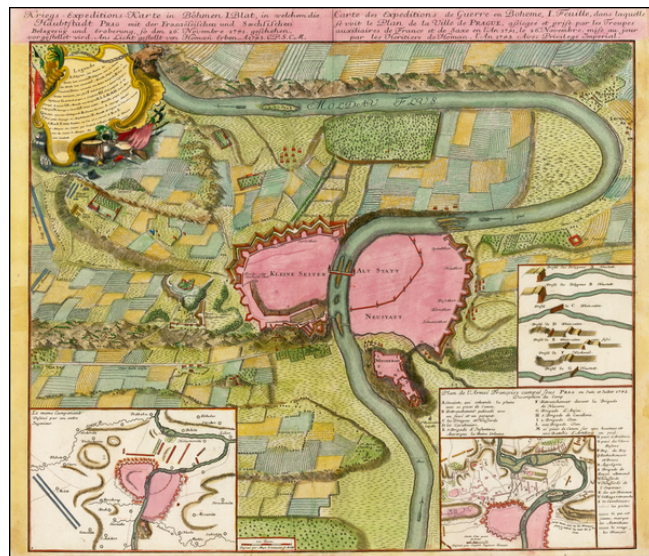

Barry Lawrence Ruderman Antique Maps Inc.

7407 La Jolla Boulevard
La Jolla, CA 92037

www.raremaps.com

(858) 551-8500
blr@raremaps.com

(Prague) Kriegs-Expeditions-Karte in Bohmen I. Blat, in welchem die Hauptstadt Prag mid der Franzossischen und Saechsichen Belagerug und Eroberung So Den 26 November 1741 . . .

Stock#: 39614
Map Maker: Homann Heirs
Date: 1743
Place: Nuremberg
Color: Hand Colored
Condition: VG
Size: 23 x 19 inches
Price: \$ 495.00

Description:

Plan of the fortifications of Prague, published by Homann Heirs in Nuremberg.

The plan shows a region extending up and down the Moldava River and illustrating a battle fought between the French and Saxon Troops in November 1741.

Shows battle plans, troop movements, fortifications and many other details.

A fascinating European Battle plan.

Detailed Condition: