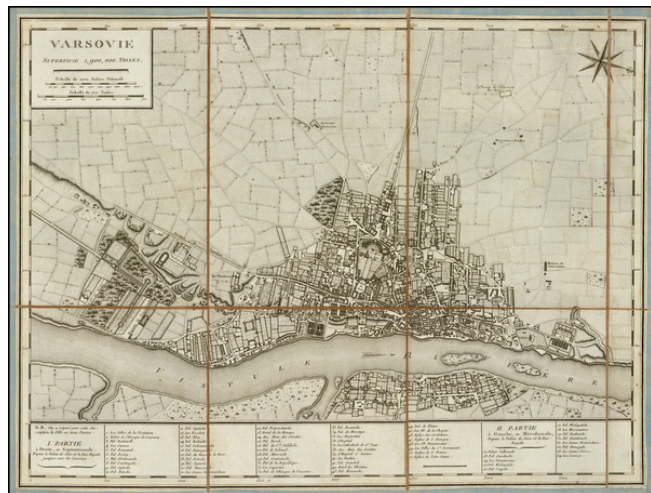

## Varsovie

**Stock#:** 39576  
**Map Maker:** Tardieu  
**Date:** 1785 circa  
**Place:** Paris  
**Color:** Uncolored  
**Condition:** VG+  
**Size:** 17.5 x 13.5 inches  
**Price:** SOLD

### Description:

Scarce separately issued plan of Warsaw, oriented with west at the top.

Includes a key locating 64 points of interest.

One of the few obtainable maps of Warsaw published prior to 1800.