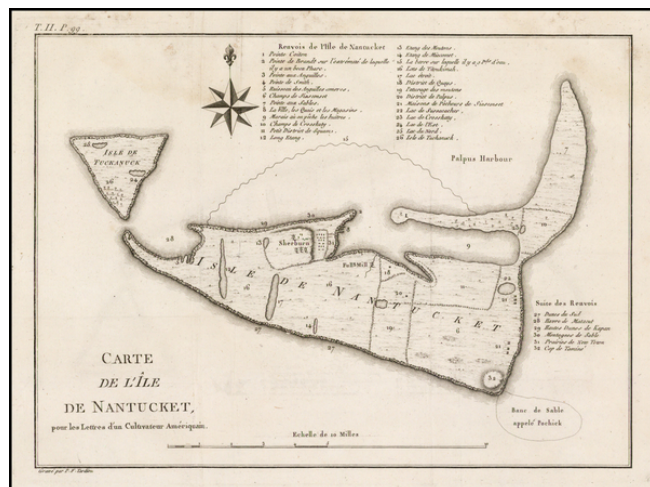

Barry Lawrence Ruderman Antique Maps Inc.

7407 La Jolla Boulevard
La Jolla, CA 92037

www.raremaps.com

(858) 551-8500
blr@raremaps.com

Carte De L'Ile De Nantucket pour les Lettres d'un Cultivateur Americain

Stock#: 39567
Map Maker: Tardieu
Date: 1785
Place: Paris
Color: Uncolored
Condition: VG+
Size: 11 x 8 inches
Price: SOLD

Description:

French edition of the earliest separate map of Nantucket published in the 18th Century.

The map includes a key naming 26 landmarks and a decorative compass rose.

Detailed Condition:

Minor marginal soiling.