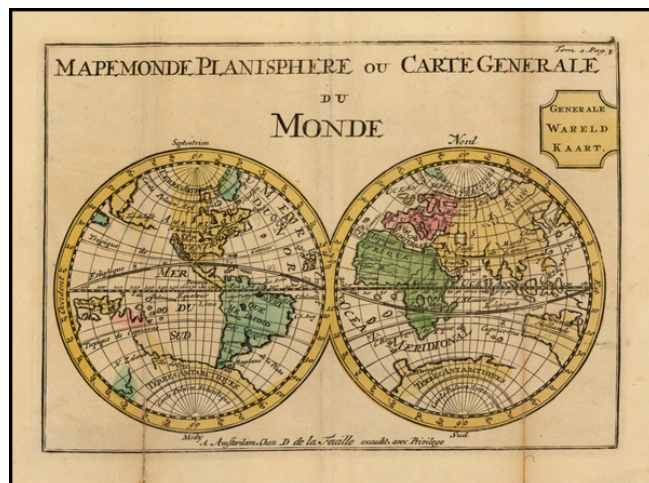

Barry Lawrence Ruderman Antique Maps Inc.

7407 La Jolla Boulevard
La Jolla, CA 92037

www.raremaps.com

(858) 551-8500
blr@raremaps.com

MapeMonde Planisphere ou Carte Generale Du Monde

Stock#: 39502
Map Maker: de La Feuille
Date: 1720 circa
Place: Amsterdam
Color: Hand Colored
Condition: VG+
Size: 8.5 x 5 inches
Price: SOLD

Description:

Interesting double hemisphere map of the World showing California as an island.

This attractive small double hemisphere map features the island of California, a large landmass in Antarctica, and a partially mapped Australia. The continents are simply outlined with major rivers and lakes delineated. In North America there is a large, ill-defined body of water in the Great Lakes region. In the North Pacific the T. de Jesso coastline stretches between Asia and North America. The Great Wall is shown in China.