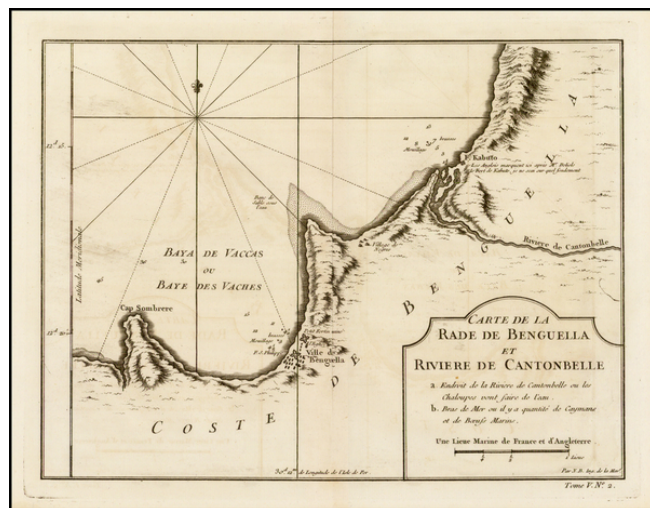

Barry Lawrence Ruderman Antique Maps Inc.

7407 La Jolla Boulevard
La Jolla, CA 92037

www.raremaps.com

(858) 551-8500
blr@raremaps.com

Carte de la Rade de Benguella et Riviere de Cantonbelle . . .

Stock#: 39485
Map Maker: Bellin
Date: 1757
Place: Paris
Color: Hand Colored
Condition: VG+
Size: 12 x 9 inches
Price: \$ 165.00

Description:

Detailed regional map of the region between Benguela, Angola and the Cantonbelle (Catumbela) River, from J.N. Bellin, the map maker to the King of France.

The map includes Fort. Kabuto, which Bellin notes as having been identified by the English and De L'Isle, but Bellin was unable to verify.