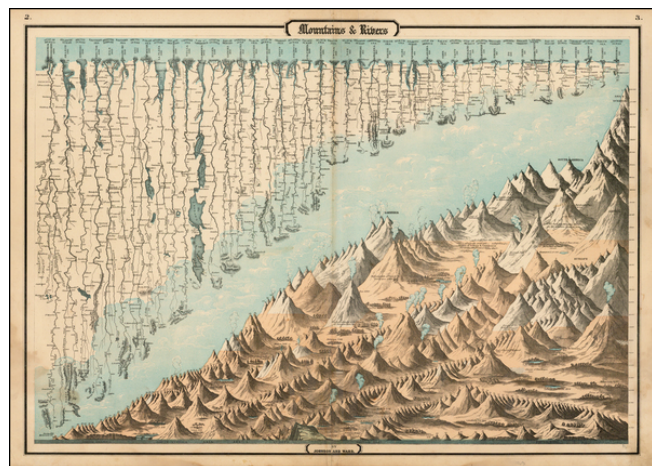

## Mountains & Rivers

**Stock#:** 39477  
**Map Maker:** Ward & Johnson  
**Date:** 1863  
**Place:** New York  
**Color:** Hand Colored  
**Condition:** VG  
**Size:** 24 x 17 inches  
**Price:** SOLD

### Description:

Gorgeous large format example of this mountains and rivers plate, showing the lengths of the principal rivers of the world and heights of the principal mountains.

Delineates volcanoes, mountain lakes and other features. Includes names and distances, and identifies continents. An interesting and decorative item.

### Detailed Condition:

Foxing at centerfold and some staining at bottom of image.