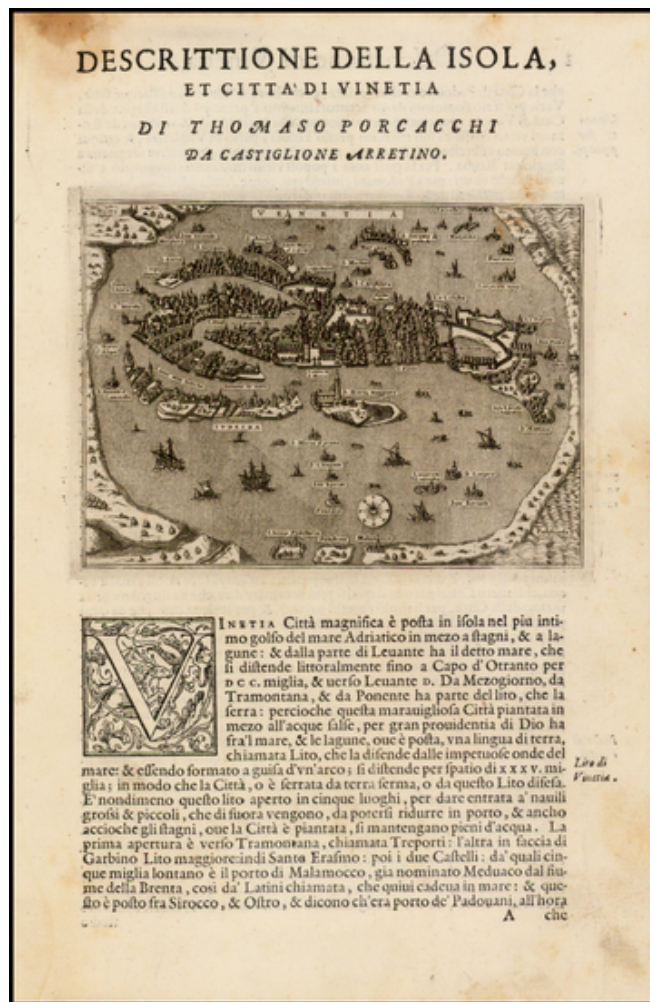

Barry Lawrence Ruderman Antique Maps Inc.

7407 La Jolla Boulevard
La Jolla, CA 92037

www.raremaps.com

(858) 551-8500
blr@raremaps.com

Venetia

Stock#: 39417
Map Maker: Porcacchi
Date: 1572
Place: Venice
Color: Uncolored
Condition: VG
Size: 7 x 5 inches
Price: SOLD

Description:

Fine early plan of the Lagoon of Venice, with numerous sailing ships, framed by land.

From Porcacchi's *L'Isole Piu Famose del Mondo*, one of the most popular *Isolario*'s of the 16th Century. Italian text below map and on the verso.