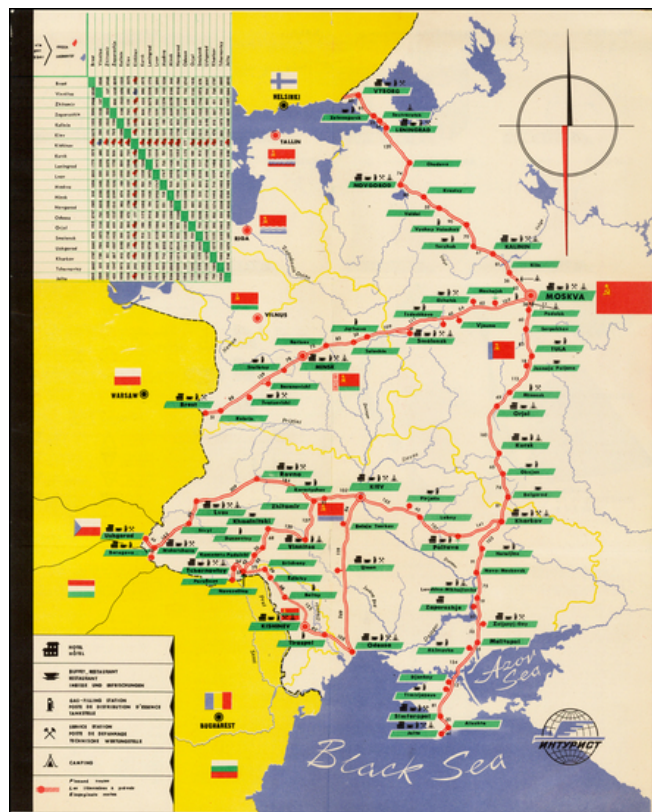

Barry Lawrence Ruderman Antique Maps Inc.

7407 La Jolla Boulevard
La Jolla, CA 92037

www.raremaps.com

(858) 551-8500
blr@raremaps.com

INTOURIST (Russian Bus Schedule & Map)

Stock#: 39369
Map Maker: Anonymous

Date: 1950
Place: n.p.
Color: Color
Condition: VG+
Size: 22.5 x 18 inches

Price: \$125.00

Description:

Decorative tourist map of Russia, showing the bus lines throught the country.

An interesting Soviet era tourist item.