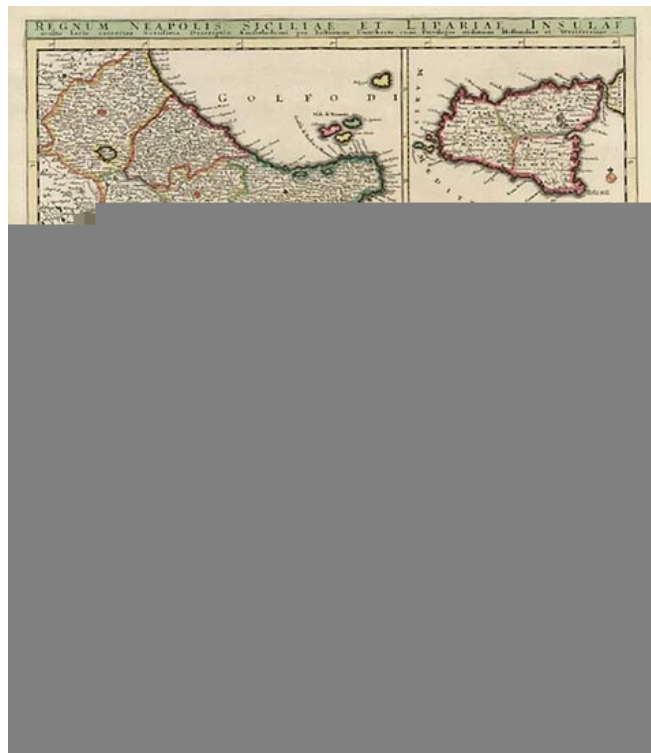

Barry Lawrence Ruderman Antique Maps Inc.

7407 La Jolla Boulevard
La Jolla, CA 92037

www.raremaps.com

(858) 551-8500
blr@raremaps.com

Regnum Neapolis Siciliae et Lipariae Insulae...

Stock#: 3928
Map Maker: Danckerts
Date: 1680
Place: Amsterdam
Color: Hand Colored
Condition: VG
Size: 23 x 19 inches
Price: SOLD

Description:

Marvelously detailed map of the southern part of Italy, with a large inset of Sicily. Extends north to include Aprutium Ulterius (Aquila). Major cities shown include Napoli, Pr. Benivento, Salerno, Taranto, Messina, Regio, Severina, Cirenza, Otranto, and Bari. The volcanic islands north of Sicily are prominently noted. From a rare edition of Danckerts atlas.