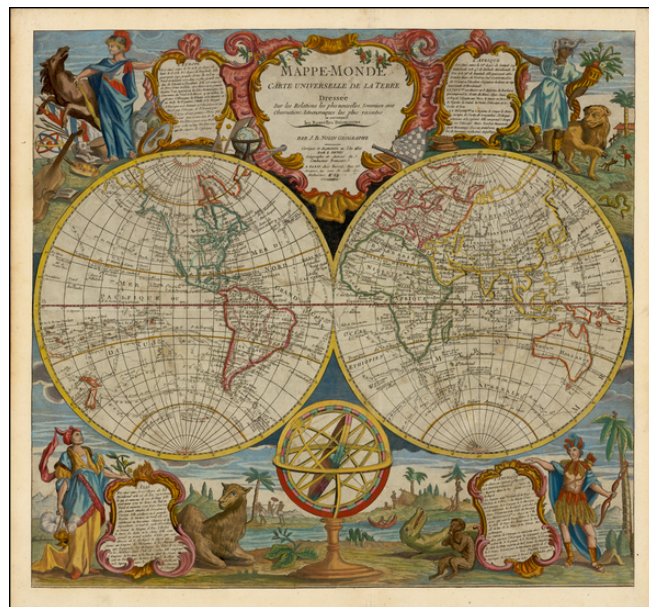

**Barry Lawrence Ruderman
Antique Maps Inc.**

7407 La Jolla Boulevard
La Jolla, CA 92037

www.raremaps.com

(858) 551-8500
blr@raremaps.com

**Mappe-Monde Carte Universelle de la Terre Dressee Sur les Relations les plus
Nouvelles Soumises aux Observations Astronomique les plus recentes ou sont marquées
les Nouvelles Decouvertes . . . 1811**

Stock#: 39204
Map Maker: Nolin / Denis
Date: 1811
Place: Paris
Color: Hand Colored
Condition: VG
Size: 25.5 x 19 inches
Price: SOLD

Description:

Striking double hemisphere map of the World, with allegorical vignettes of the continents in the corners and 10 astronomical diagrams in panels at sides.

This is a rare late state of the map, with significantly updated information for Australia, New Zealand and the Northwest Coast of America, incorporating the voyages of La Perouse, Vancouver and others.

Australia and New Zealand reflect updated coastlines, although the shape of New Zealand's 2 islands is quite odd. The map was issued for over 50 years, with regular revisions to the cartographic content.