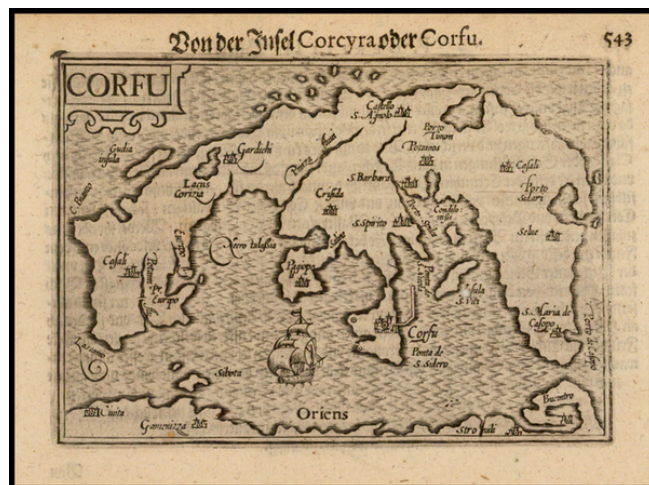

Barry Lawrence Ruderman Antique Maps Inc.

7407 La Jolla Boulevard
La Jolla, CA 92037

www.raremaps.com

(858) 551-8500
blr@raremaps.com

Corfu

Stock#: 39159
Map Maker: Langenes
Date: 1612
Place: Amsterdam
Color: Uncolored
Condition: VG
Size: 5 x 3.5 inches
Price: SOLD

Description:

Nice example of this early state of Barent Langenes's map of the Island of Corfu, which first appeared in the 1598 edition of Langenes's *Caert-Thresoor*, published in Middelburg.

Langenes's map was first issued in his *Caert-Thresoor* and later re-published by Bertius in his *Tabularum Geographicarum*, beginning in 1600, with the total number of appearances of this map running to no less than 12 appearances between 1598 and 1650, in the two works by Langenes and Bertius .