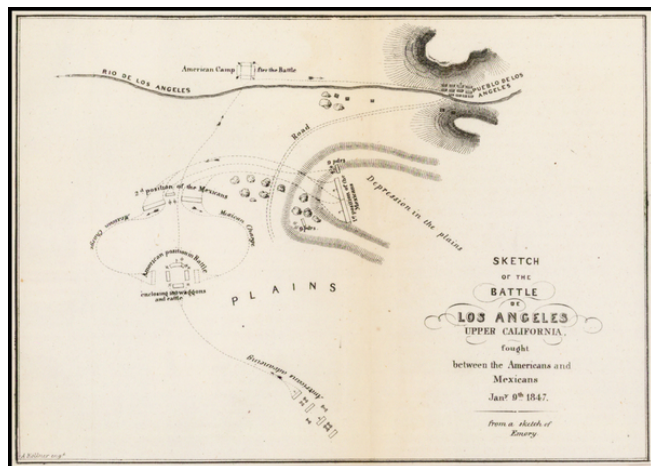

**Barry Lawrence Ruderman
Antique Maps Inc.**

7407 La Jolla Boulevard
La Jolla, CA 92037

www.raremaps.com

(858) 551-8500
blr@raremaps.com

**Sketch of the Battle of Los Angeles Upper California between the Americans and
Mexicans Jany. 9th 1847. from a sketch of Emory.**

Stock#: 39133
Map Maker: Emory
Date: 1848
Place: Washington
Color: Uncolored
Condition: VG+
Size: 8.25 x 6 inches
Price: SOLD

Description:

Scarce large version of this Mexican War Battle plan, depicting one of the very few battles fought in California during the Mexican War.

The plan shows the Pueblo de Los Angeles, the American Encampments before and after the battle, the Rio De Los Angeles, Mexican positions, batteries, charges, etc. Mexican War Battle plans are relatively uncommon.

The map is engraved by Kollner. The more common version is about 1/2 the size of this edition.

Detailed Condition:

Narrow margins, as issued.