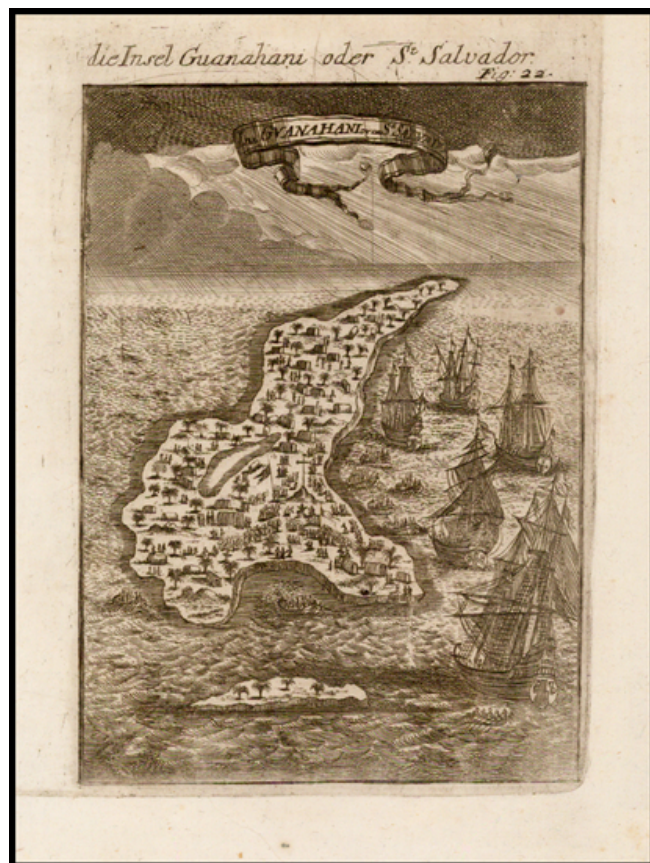

**Barry Lawrence Ruderman
Antique Maps Inc.**

7407 La Jolla Boulevard
La Jolla, CA 92037

www.raremaps.com

(858) 551-8500
blr@raremaps.com

I. De Guanahani ou de St. Salvador [Columbus' First Landing In The New World]

Stock#: 39092
Map Maker: Mallet
Date: 1686
Place: Frankfurt
Color: Uncolored
Condition: VG+
Size: 6 x 4.5 inches
Price: SOLD

Description:

Striking view of the Island with surrounding sailing ships and decorative title.

San Salvador is believed by some scholars to be Columbus' first land fall on his first voyage.

Detailed Condition: