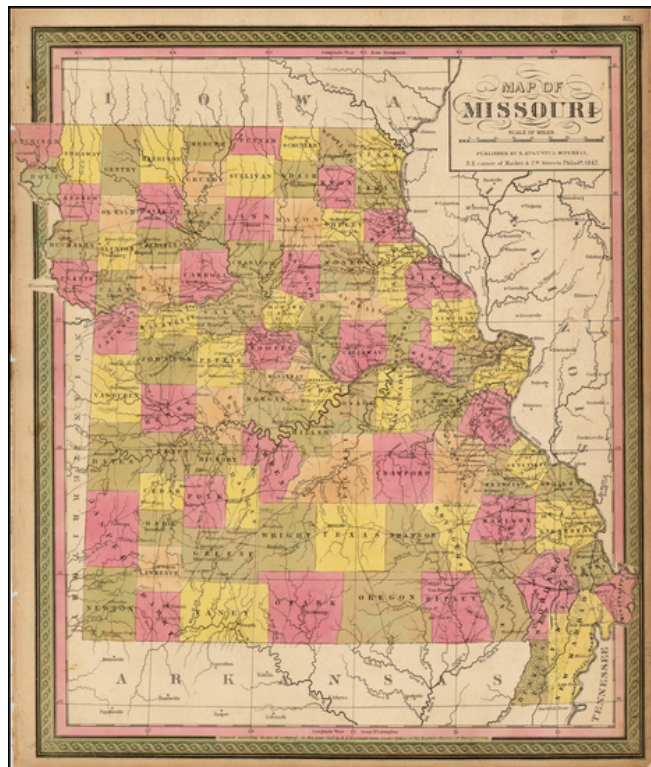

Barry Lawrence Ruderman Antique Maps Inc.

7407 La Jolla Boulevard
La Jolla, CA 92037

www.raremaps.com

(858) 551-8500
blr@raremaps.com

Map of Missouri . . . 1847

Stock#: 39076
Map Maker: Mitchell
Date: 1847
Place: Philadelphia
Color: Hand Colored
Condition: VG
Size: 14 x 11 inches
Price: \$125.00

Description:

Detailed map of Missouri, hand colored by counties, and showing towns, roads, rivers, mountains, lakes, forts, Post Offices and other details.

From one of the leading map makers of the mid-19th Century.