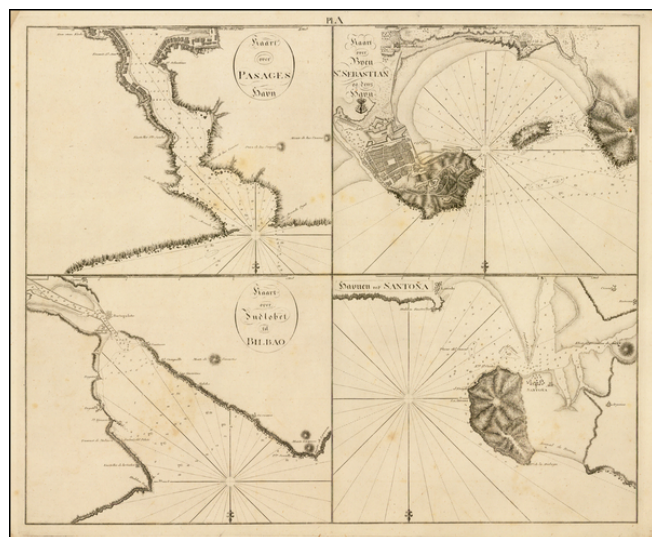

**Barry Lawrence Ruderman  
Antique Maps Inc.**

7407 La Jolla Boulevard  
La Jolla, CA 92037

www.raremaps.com

(858) 551-8500  
blr@raremaps.com

**Kaarte over Pasages Havn / Kaart over Byen St. Sebastian og dens Havn / Kaart over  
Sudlobet til Bilbao / Havenen ved Santoña**

**Stock#:** 39054se  
**Map Maker:** Anonymous  
**Date:** 1819 circa  
**Place:** Copenhagen  
**Color:** Uncolored  
**Condition:** VG+  
**Size:** 19.5 x 16 inches  
**Price:** \$ 750.00

**Description:**

Rare set of four harbor plans (San Sebastian, Bilbao, Santoña and Pasaia) along the Basque Coast, published in Copenhagen.

The present set of charts appears in a very rare Danish work, which is titled "*Samling af Kaart over Havne og Ankerpladse, tilligemed Fæstninger, henhørende til Beskrivelsen over den spanske og portugisiske Kyst*" (*Collection of Map of Ports and Anchor Plates, as well as Fences, belonging to the description of the Spanish and Portuguese Coast*).

According to cataloging in the Royal Maritime Museum of Denmark, there are 2 known examples of this composite atlas (Royal Maritime Museum and Danish Royal Library).

**Detailed Condition:**