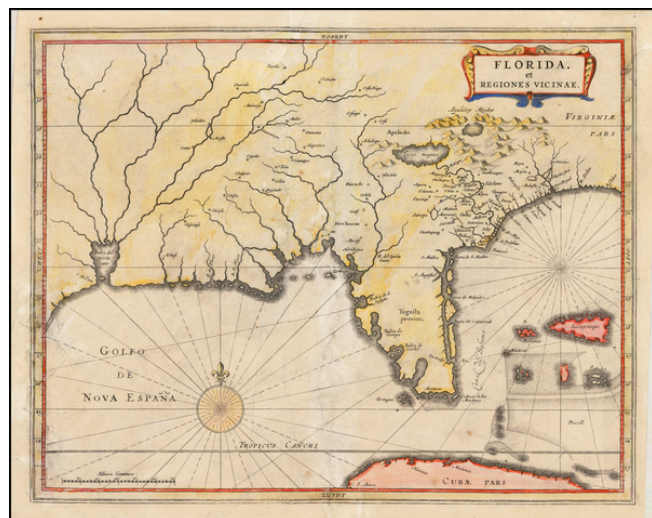

Barry Lawrence Ruderman Antique Maps Inc.

7407 La Jolla Boulevard
La Jolla, CA 92037

www.raremaps.com

(858) 551-8500
blr@raremaps.com

Florida et Regiones Vicinae

Stock#: 39010
Map Maker: De Laet
Date: 1630
Place: Leiden
Color: Hand Colored
Condition: VG
Size: 14 x 11 inches
Price: SOLD

Description:

One of the earliest obtainable maps of the Southeastern United States.

De Laet's description of America is arguably the finest of the 17th Century. The map was almost certainly engraved by Hessel Gerritsz, based upon the work of Claesz in 1602, and Jacques Le Moyne's map of Florida, with nomenclature drawn from Chaves map of 1584. An essential map for regional collectors.

Detailed Condition:

Several tears at centerfold and at left side margin, with minor loss, restored on the verso. Thin spots reinforced on verso.