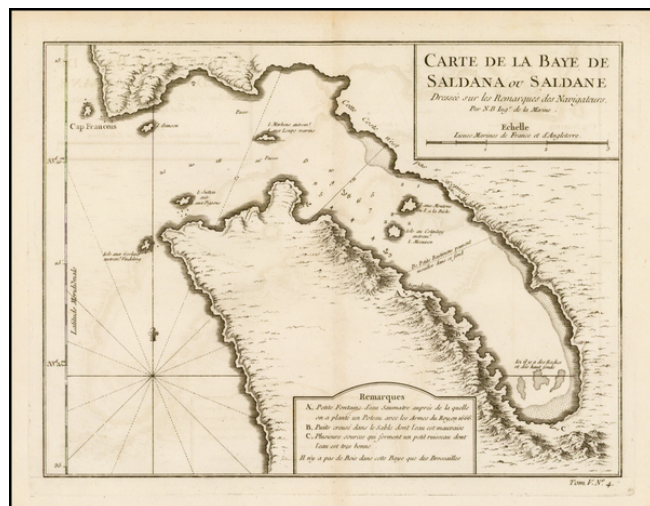

Barry Lawrence Ruderman Antique Maps Inc.

7407 La Jolla Boulevard
La Jolla, CA 92037

www.raremaps.com

(858) 551-8500
blr@raremaps.com

Carte de la Baye de Saldana ou Saldane Dressee sur les Remarques de Navigateurs . . .

Stock#: 38986
Map Maker: Bellin
Date: 1750
Place: Paris
Color: Uncolored
Condition: VG+
Size: 10.5 x 8.5 inches
Price: \$65.00

Description:

Detailed plan of Saldanha Bay, northwest of Cape Town In South Africa, published by Bellin, the Royal Hydrographer to the King of France.