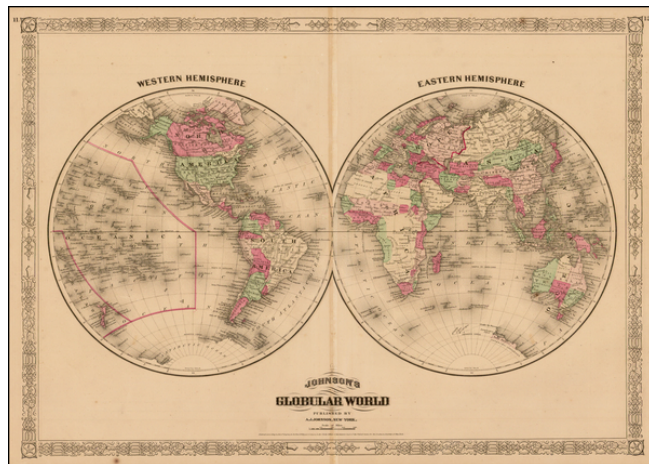

## Johnson's Globular World

**Stock#:** 38981  
**Map Maker:** Ward & Johnson  
**Date:** 1875  
**Place:** New York  
**Color:** Hand Colored  
**Condition:** VG+  
**Size:** 23 x 16 inches  
**Price:** SOLD

### Description:

Large and detailed double hemisphere map of the World, in nice wash colors. Shows early (but still quite limited) knowledge of the Antarctic Coastline and the NW Passage.

From one of the major American map publishers during the second half of the 19th Century.