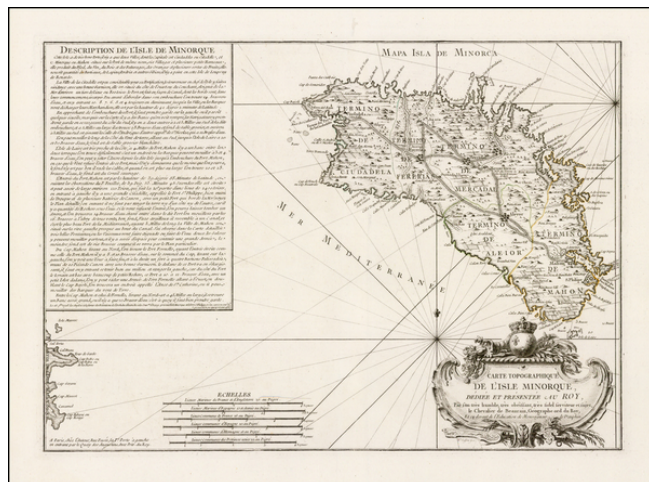

**Barry Lawrence Ruderman
Antique Maps Inc.**

7407 La Jolla Boulevard
La Jolla, CA 92037

www.raremaps.com

(858) 551-8500
blr@raremaps.com

**Carte Topographique De L'Isle Minorque Dediee Et Presentee Au Roy, Par son tres
humble, tres obeissant, tres fidel serviteur et sujet, le Chevalier de Beaurain,
Geographe orde du Roy . . .**

Stock#: 38844
Map Maker: Beaurain
Date: 1756 circa
Place: Paris
Color: Outline Color
Condition: VG+
Size: 20.5 x 14.5 inches
Price: SOLD

Description:

Scarce decorative map of Minorca, published by Jean de Beaurain in Paris, circa 1756.

The map includes an extensive description of the island at the upper left, giving information regarding the island up to 1756.

The map was later copied by the Homann Heirs, adding a view of Fort Philip and Mahon.