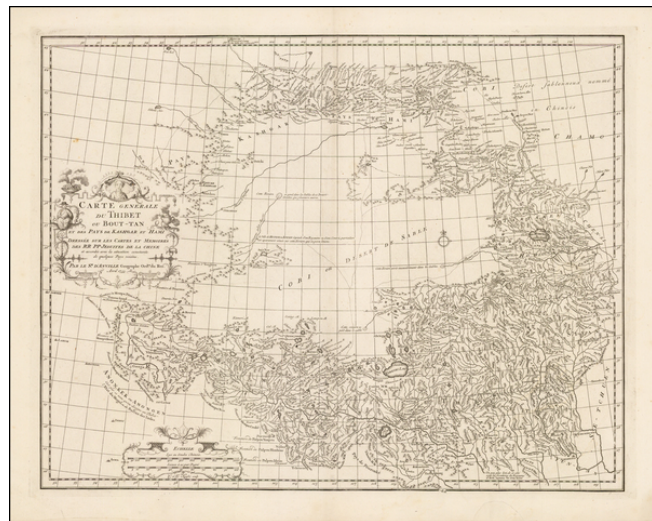

Stock#: 38779
Map Maker: d'Anville
Date: 1737
Place: Paris
Color: Uncolored
Condition: VG+
Size: 23 x 17.5 inches
Price: SOLD

Description:

Fine example of D'Anville's large format map of Tibet, from the *Nouvel Atlas de la Chine*.

The map includes a portrait of the Dalai Lama in the title cartouche.

The map is centered on the Gobi Desert and shows the primary trade routes in the region.

Detailed Condition: