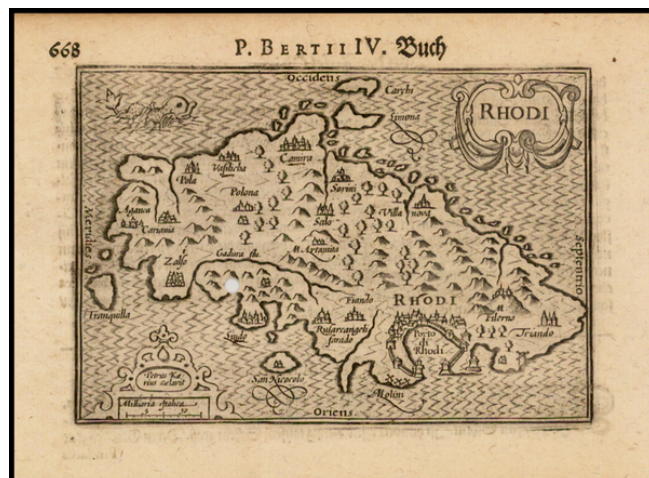

Barry Lawrence Ruderman Antique Maps Inc.

7407 La Jolla Boulevard
La Jolla, CA 92037

www.raremaps.com

(858) 551-8500
blr@raremaps.com

Rhodi

Stock#: 38701
Map Maker: Langenes
Date: 1612
Place: Amsterdam
Color: Uncolored
Condition: VG
Size: 5 x 3.5 inches
Price: \$95.00

Description:

Nice example of this early state of Barent Langenes's map of the Island of Rhodes, which first appeared in the 1598 edition of Langenes's *Caert-Thresoor*, published in Middelburg.

Langenes's map was first issued in his *Caert-Thresoor* and later re-published by Bertius in his *Tabularum Geographicarum*, beginning in 1600, with the total number of appearances of this map running to no less than 12 appearances between 1598 and 1650, in the two works by Langenes and Bertius .

Detailed Condition:

Minor wormhole.