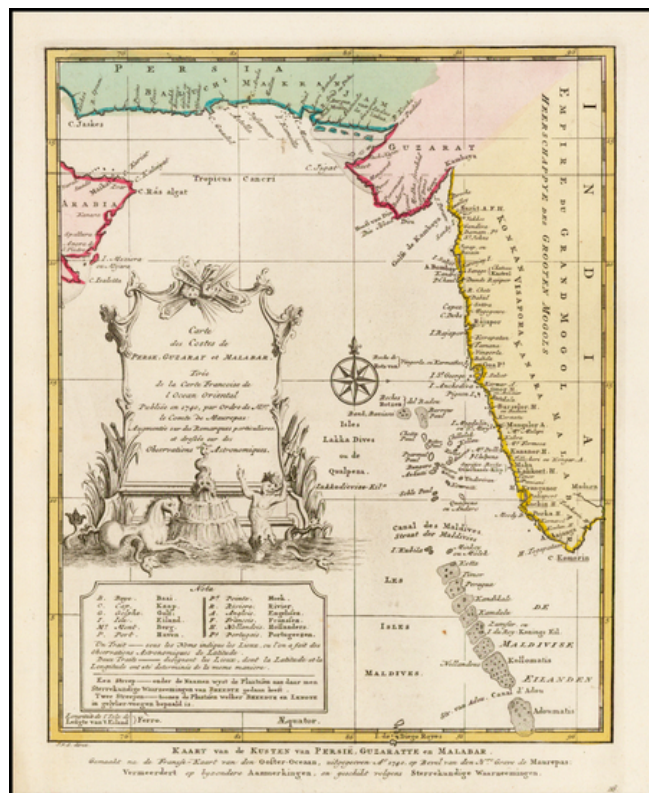

Barry Lawrence Ruderman Antique Maps Inc.

7407 La Jolla Boulevard
La Jolla, CA 92037

www.raremaps.com

(858) 551-8500
blr@raremaps.com

Carte Des Costes De Perse, Guzarat et Malabar . . . 1740 . . .

Stock#: 38690
Map Maker: Schley
Date: 1771
Place: Amsterdam
Color: Hand Colored
Condition: VG+
Size: 9.5 x 8 inches
Price: \$ 145.00

Description:

Detailed map of the region from the mouth of the Persian Gulf to the Maldives.

Includes large decorative cartouche and compass rose.

Detailed Condition: